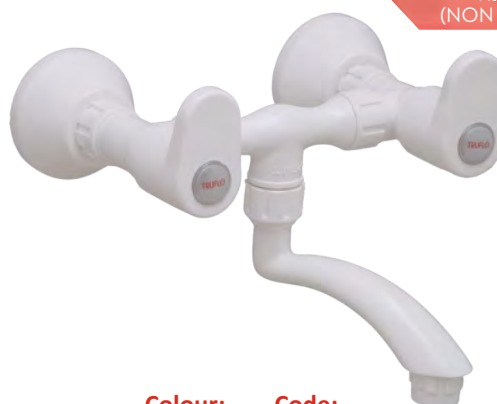

**WALL MIXER
(NON TELEPHONIC)**

Colour: Code:

White	BBLISWMX1WH
Ivory	BBLISWMX1IV

Std. Pack (Qty.): 12 **MRP**
Retail Pack (Qty.): 1 **₹1,131/pc**