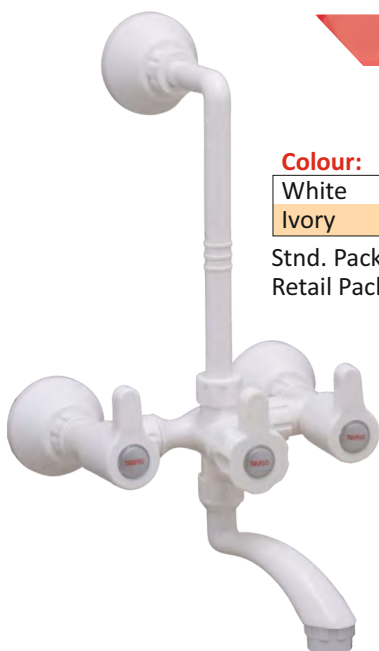

**WALL MIXER
WITH L BEND**

Colour: Code:

White	BIMPLWMX2WH
Ivory	BIMPLWMX2IV

Std. Pack (Qty.): 12 **MRP**
Retail Pack (Qty.): 1 **₹1,500/pc**

**Elevates your experience!
Assures Durability!**

Internal spindle is made of **Polyoxymethylene (POM) - Delrin**. An advanced engineering thermoplastic polymer, used in precision parts requiring high stiffness, low friction, and excellent dimensional stability.