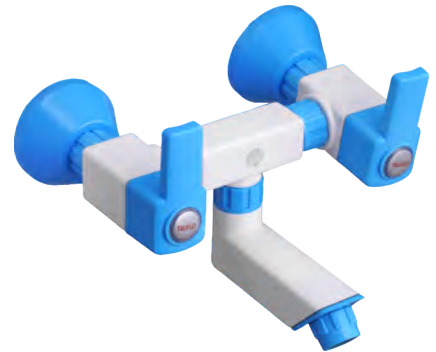

**WALL MIXER
(NON TELEPHONIC)**

Colour: Code:

White & Blue	BDIVNWMX1WB
Ivory Gold	BDIVNWMX1IG

Std. Pack (Qty.): 12
Retail Pack (Qty.): 1

MRP
₹1,453/pc