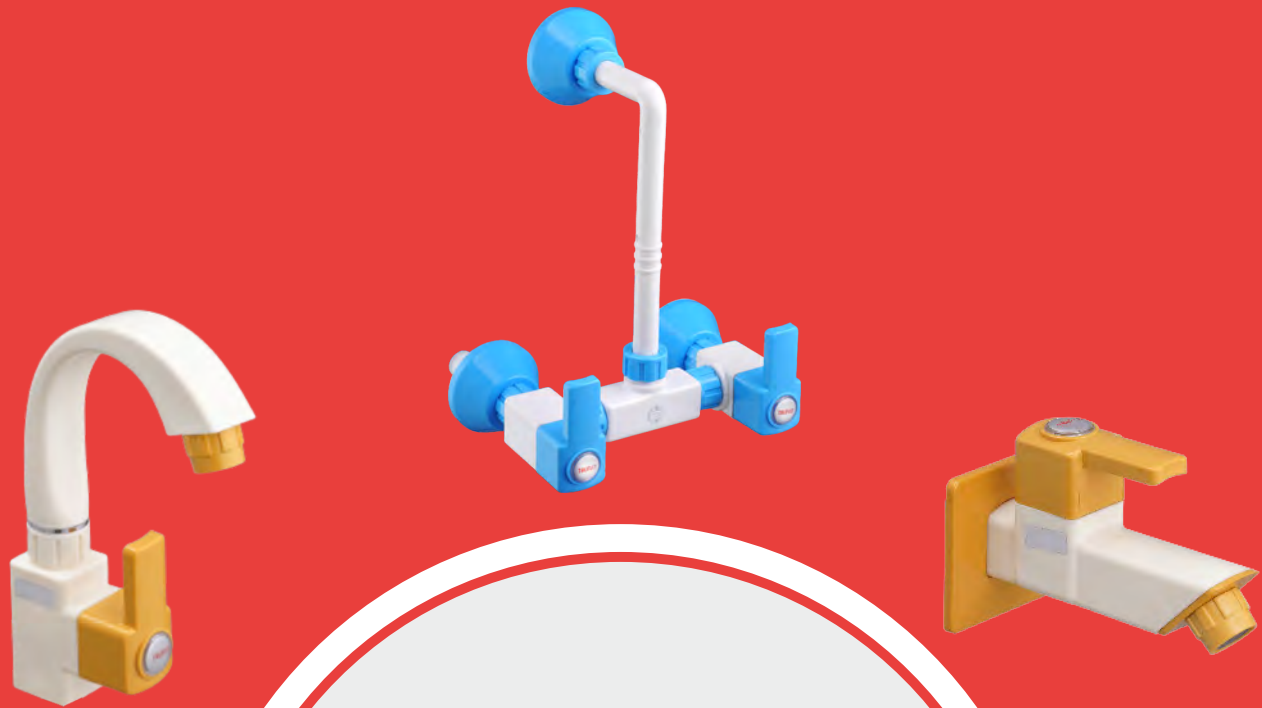

TRUFLO®

**COMPLETE RANGE OF LEAD FREE
PIPES, FITTINGS, ACCESSORIES**