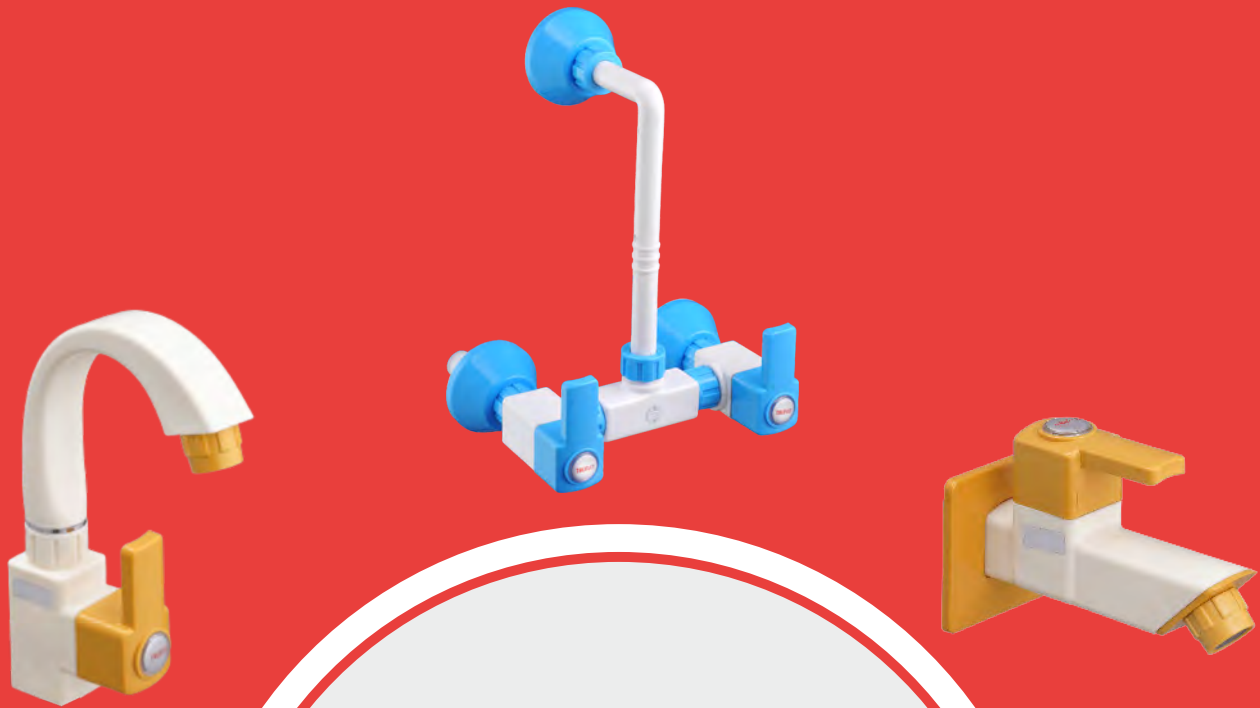

TRUFLO®

**COMPLETE RANGE OF LEAD FREE
PIPES, FITTINGS, ACCESSORIES**