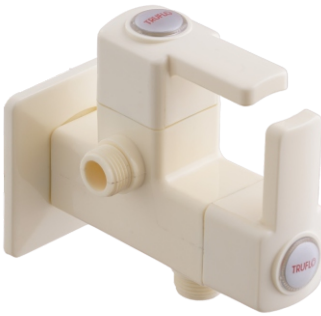

Std. Pack (Qty.): 48
Retail Pack (Qty.): 12

MRP
₹815/pc

**SINK COCK
(WALL MOUNTED)**

Colour: **Code:**

White	BDELTSWMCWH
Ivory	BDELTSWMCIV

Std. Pack (Qty.): 48
Retail Pack (Qty.): 12

MRP
₹777/pc

2 WAY ANGLE COCK