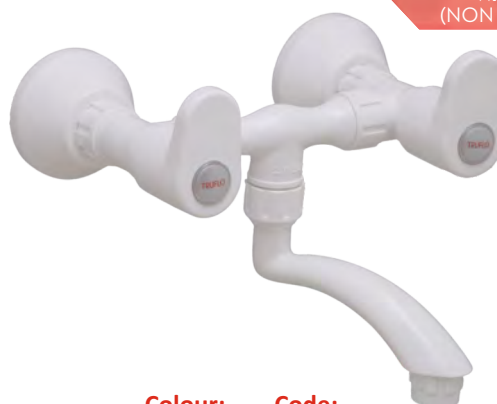

**WALL MIXER
(NON TELEPHONIC)**

Colour: Code:

White	BBLISWMX1WH
Ivory	BBLISWMX1IV

Std. Pack (Qty.): 12 **MRP**
Retail Pack (Qty.): 1 **₹1,131/pc**