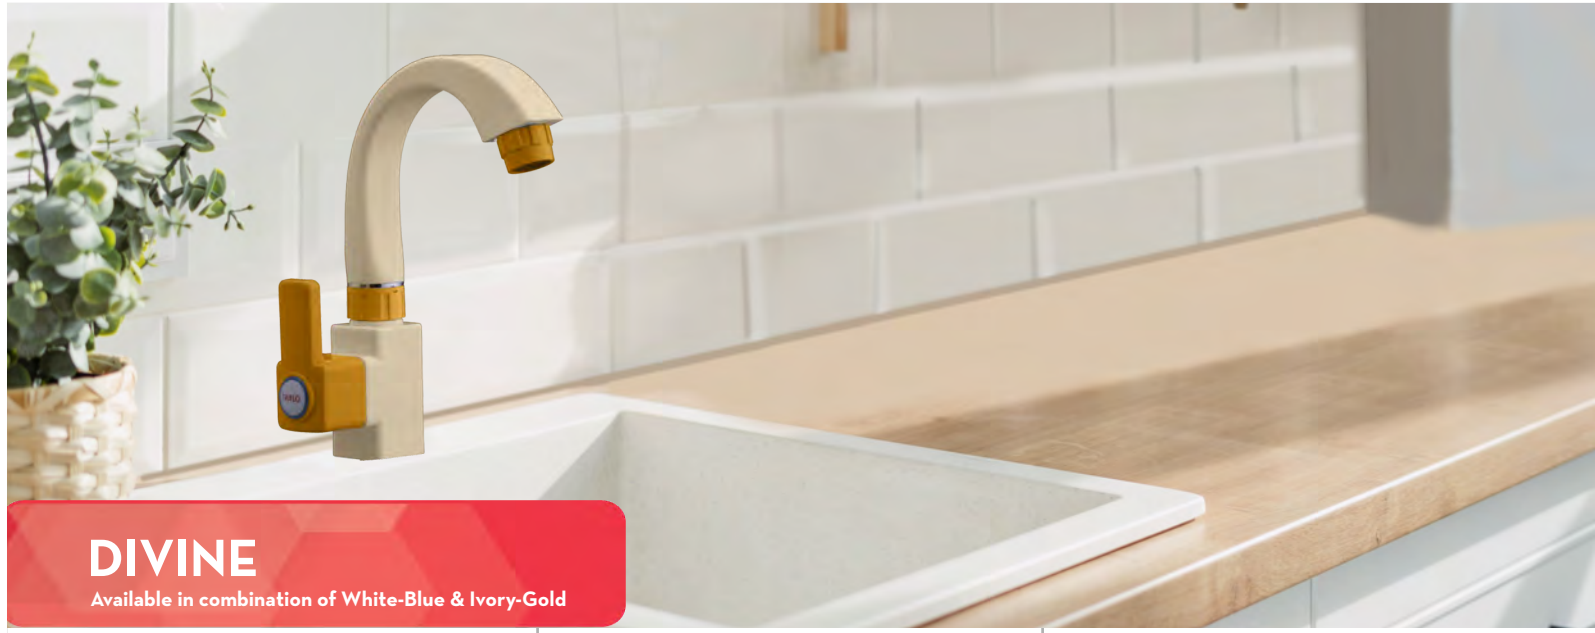

DIVINE

Available in combination of White-Blue & Ivory-Gold