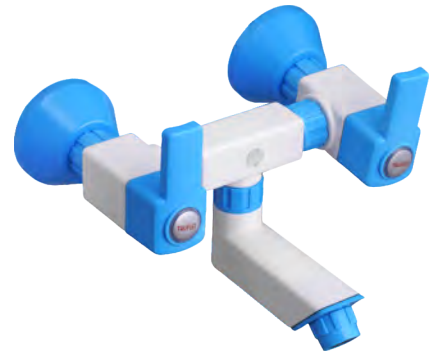

**WALL MIXER
(NON TELEPHONIC)**

Colour: Code:

White-Blue	BDIVNWMX1WB
Ivory-Gold	BDIVNWMX1IG

Std. Pack (Qty.): 12
Retail Pack (Qty.): 1

MRP
₹1,453/pc