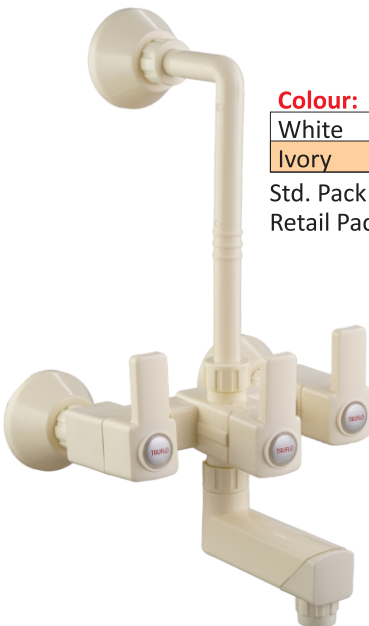

MRP
₹1,510/pc

**WALL MIXER
(NON TELEPHONIC)**

Colour: **Code:**

White	BDELTWMX1WH
Ivory	BDELTWMX1IV

Std. Pack (Qty.): 12
Retail Pack (Qty.): 1

MRP
₹1,453/pc

**WALL MIXER
WITH L BEND**

Colour: **Code:**