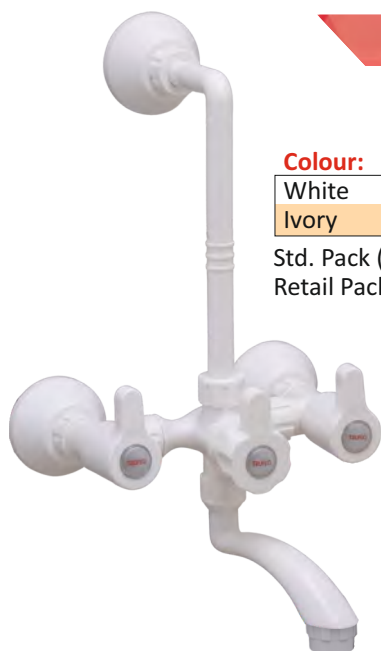

**WALL MIXER
WITH L BEND**

Colour: Code:

White	BIMPLWMX2WH
Ivory	BIMPLWMX2IV

Std. Pack (Qty.): 12 **MRP**
Retail Pack (Qty.): 1 **₹1,500/pc**

**Elevates your experience!
Assures Durability!**

Internal spindle is made of **Polyoxymethylene (POM) - Delrin**. An advanced engineering thermoplastic polymer, used in precision parts requiring high stiffness, low friction, and excellent dimensional stability.